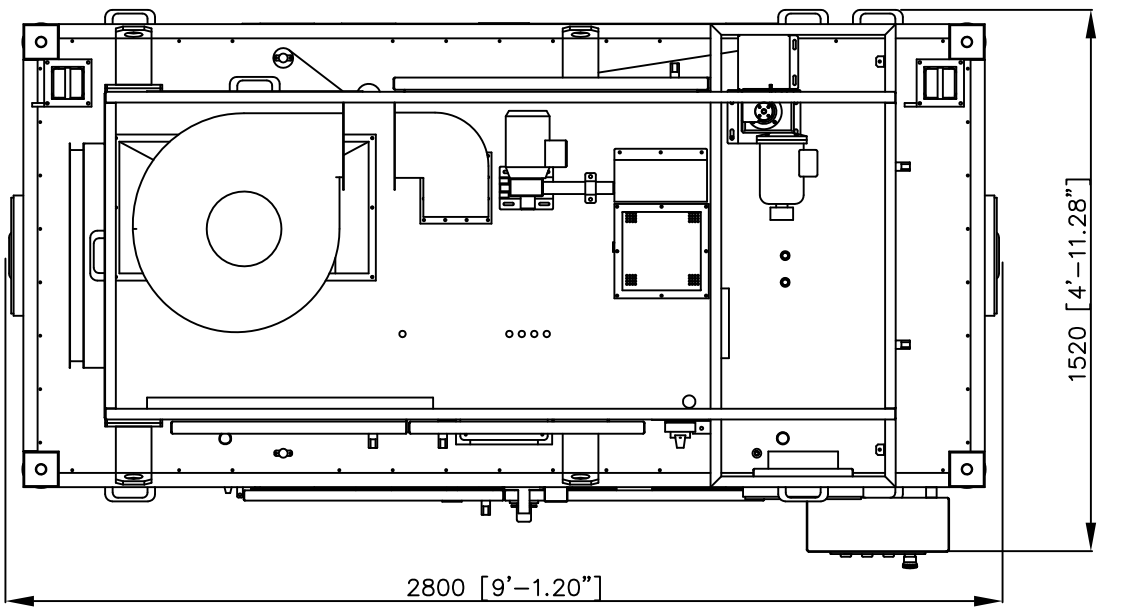

8 7 6 5 4 3 2 1

D
C
B
A

8 7 6 5 4 3 2 1

APEX-7 kW BATCH CANNABIS

D
C
B
A

PROJECT Bi-Folding Door Version	DRAWN	N.SMALLEY	Ziel San Francisco, CA, USA TITLE: APEX General Layout
	CHECKED		
PROPRIETARY AND CONFIDENTIAL THE INFORMATION CONTAINED IN THIS DRAWING IS THE SOLE PROPERTY OF ZIEL. ANY REPRODUCTION IN PART OR AS A WHOLE WITHOUT THE WRITTEN PERMISSION OF ZIEL	APPROVED		DWG NO.
	UNLESS OTHERWISE SPECIFIED:		
DO NOT SCALE DRAWING	3RD ANGLE PROJECTION		SHEET 1 OF 1