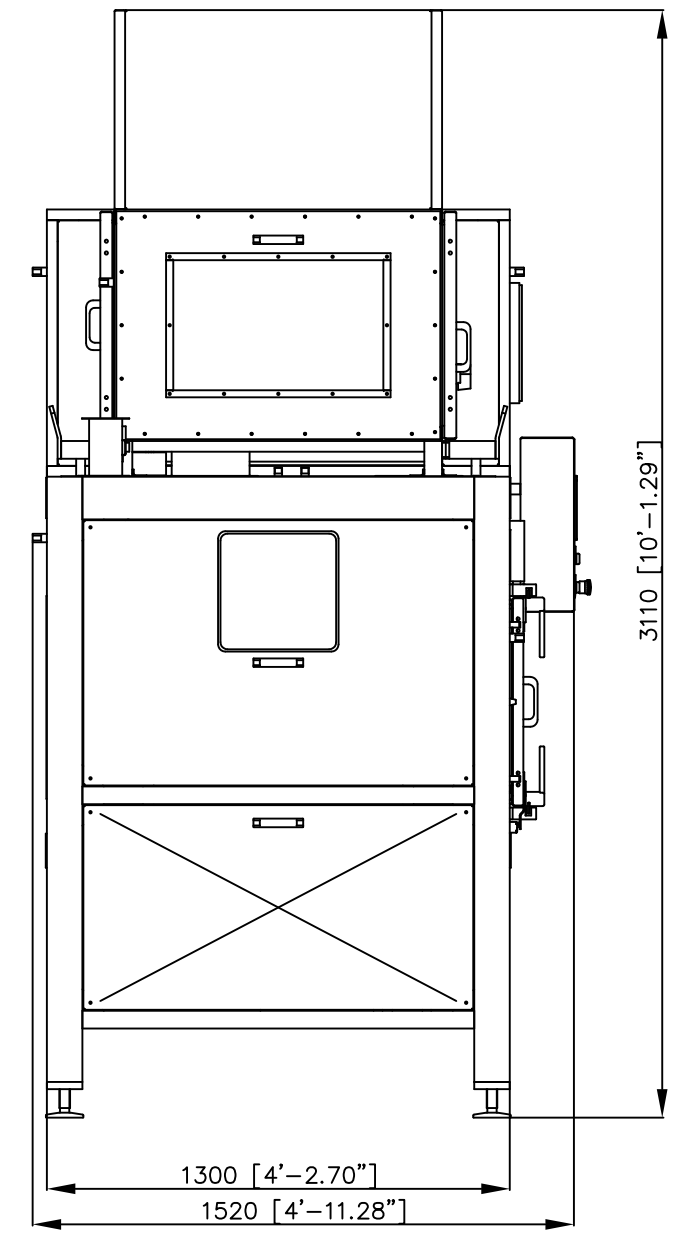

8 7 6 5 4 3 2 1

D
C
B
A

8 7 6 5 4 3 2 1

APEX-7 kW BATCH CANNABIS

D
C
B
A

PROJECT Bi-Folding Door Version	DRAWN	N.SMALLEY	Ziel San Francisco, CA, USA TITLE: APEX General Layout
	CHECKED		
PROPRIETARY AND CONFIDENTIAL THE INFORMATION CONTAINED IN THIS DRAWING IS THE SOLE PROPERTY OF ZIEL. ANY REPRODUCTION IN PART OR AS A WHOLE WITHOUT THE WRITTEN PERMISSION OF ZIEL	APPROVED		DWG NO.
	UNLESS OTHERWISE SPECIFIED:		
DO NOT SCALE DRAWING	3RD ANGLE PROJECTION		SHEET 1 OF 1