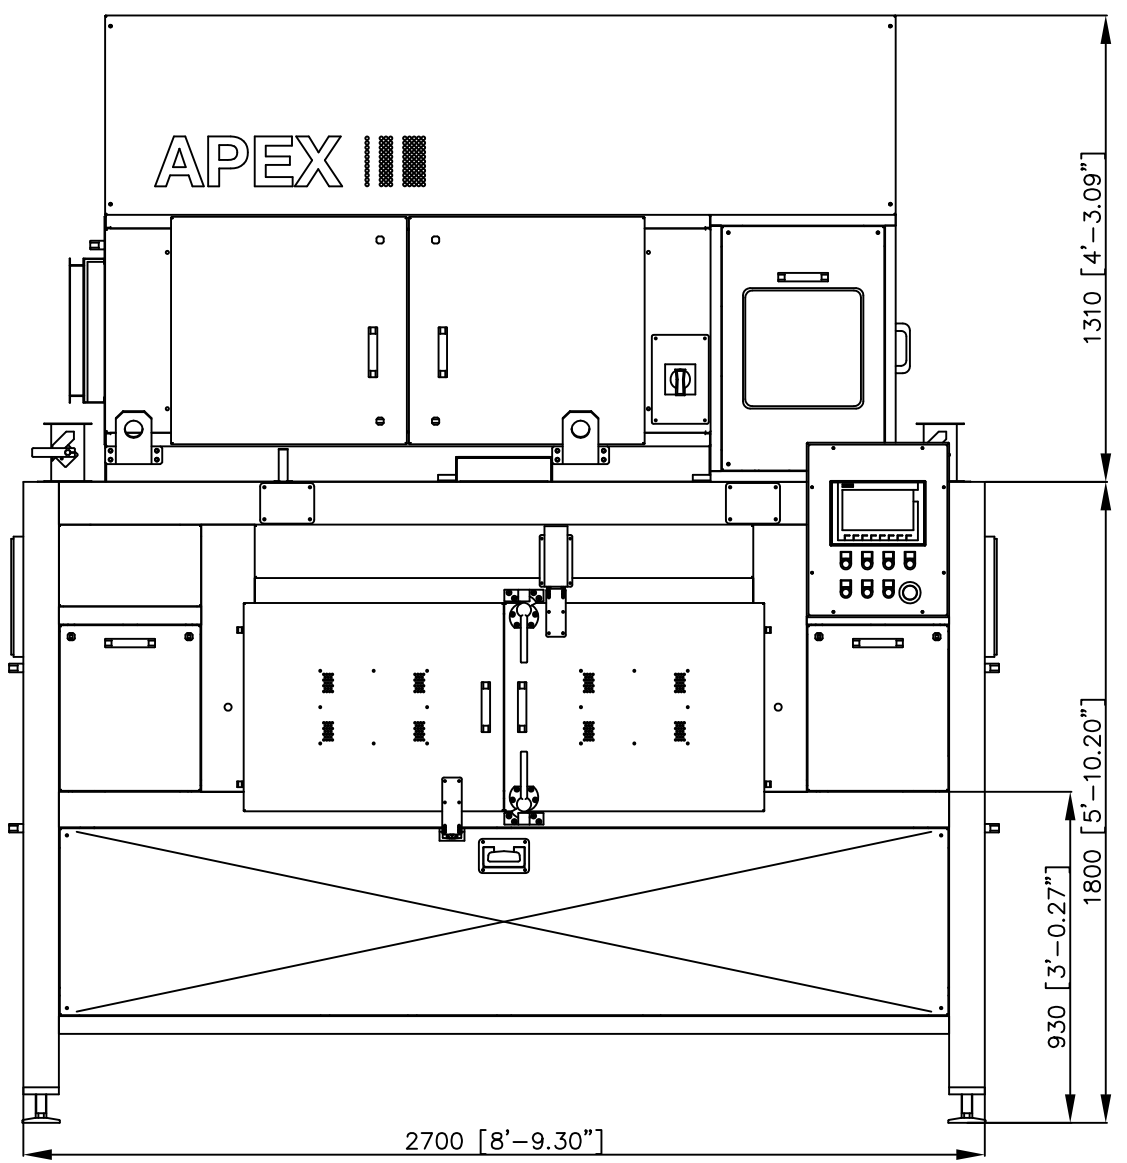

8 7 6 5 4 3 2 1

D
C
B
A

8 7 6 5 4 3 2 1

APEX-7 kW BATCH CANNABIS

D
C
B
A

PROJECT Bi-Folding Door Version	DRAWN	N.SMALLEY	Ziel San Francisco, CA, USA TITLE: APEX General Layout
	CHECKED		
PROPRIETARY AND CONFIDENTIAL THE INFORMATION CONTAINED IN THIS DRAWING IS THE SOLE PROPERTY OF ZIEL. ANY REPRODUCTION IN PART OR AS A WHOLE WITHOUT THE WRITTEN PERMISSION OF ZIEL	APPROVED		DWG NO.
	UNLESS OTHERWISE SPECIFIED:		
DO NOT SCALE DRAWING	3RD ANGLE PROJECTION		SHEET 1 OF 1